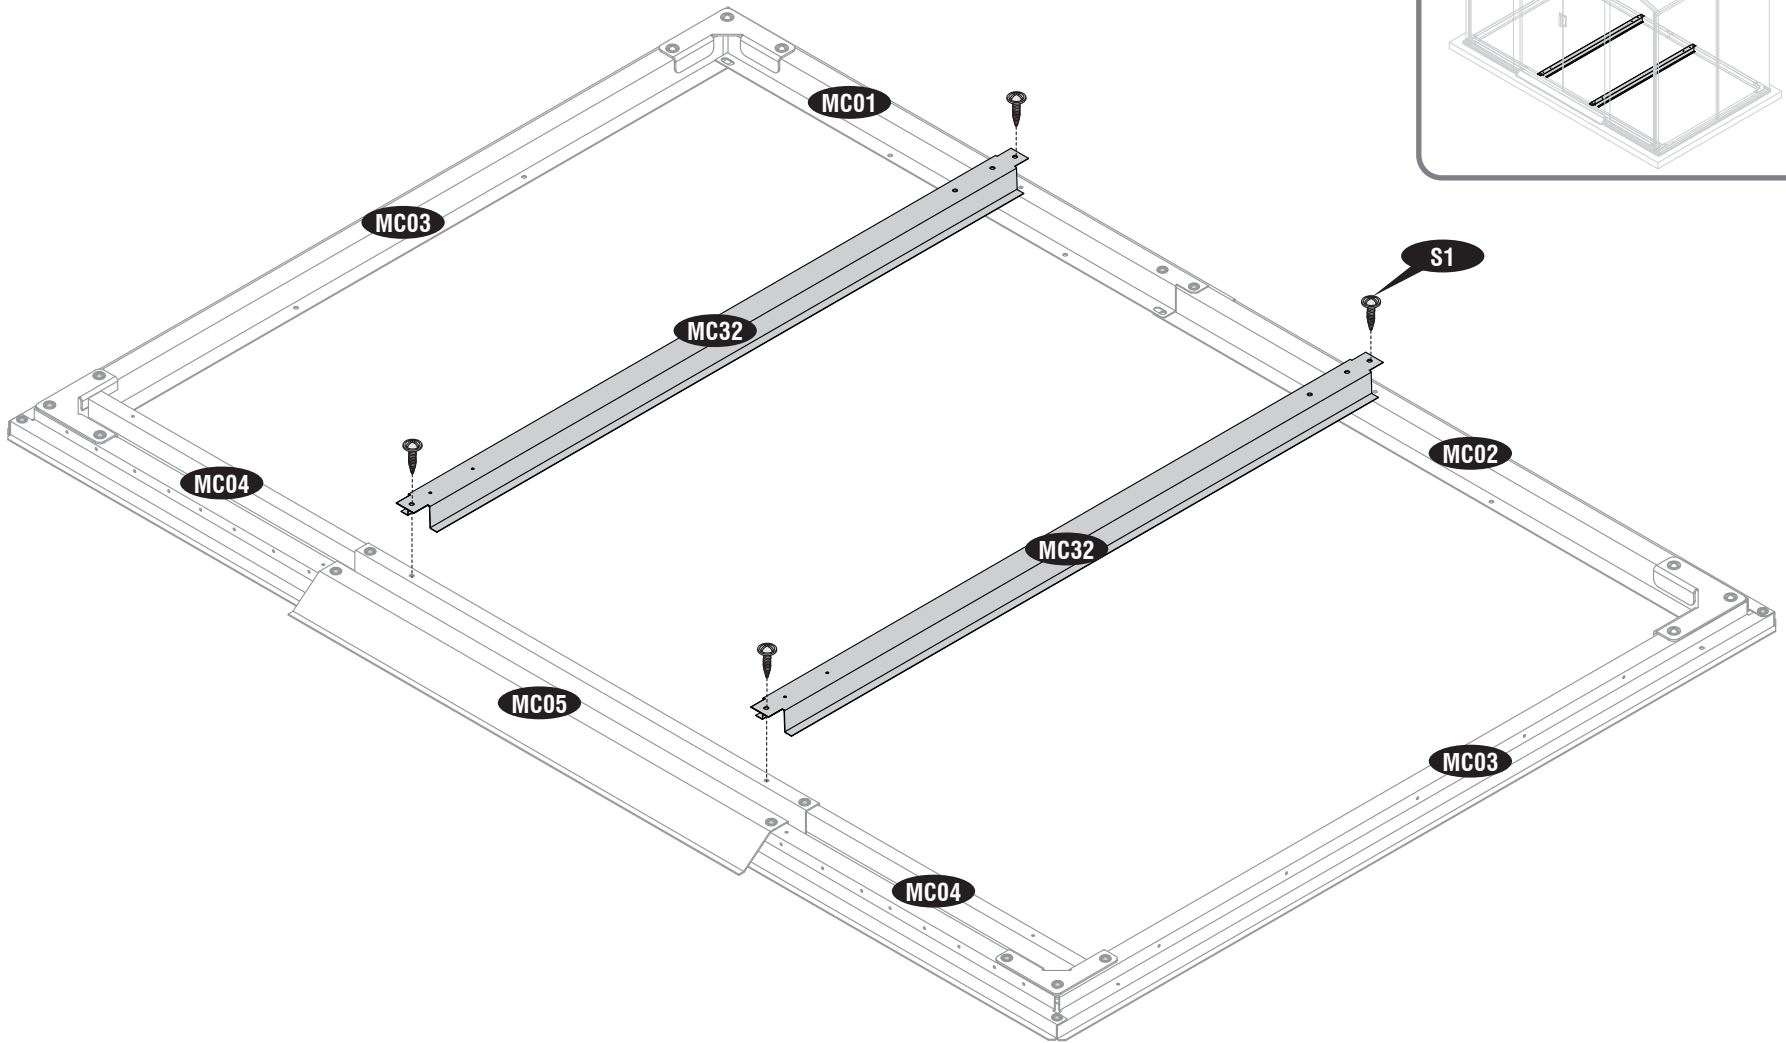

6Ft x 4Ft Floor Kit

A Product of **DURAMAX**

MC32 (x2)

S1 (x4)

Model # 57802

49"x 40"x 3/4" (x1)

24 3/4"x 40"x 3/4" (x1)

2