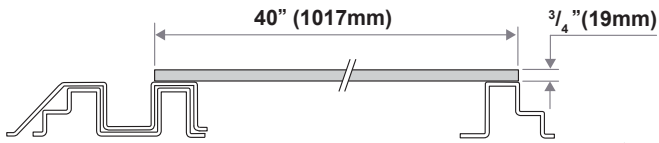

6Ft x 4Ft Floor Kit

A Product of **DURAMAX**

MC32 (x2)

S1 (x4)

Model # 57802

49"x 40"x 3/4" (x1)

24 3/4"x 40"x 3/4" (x1)

2