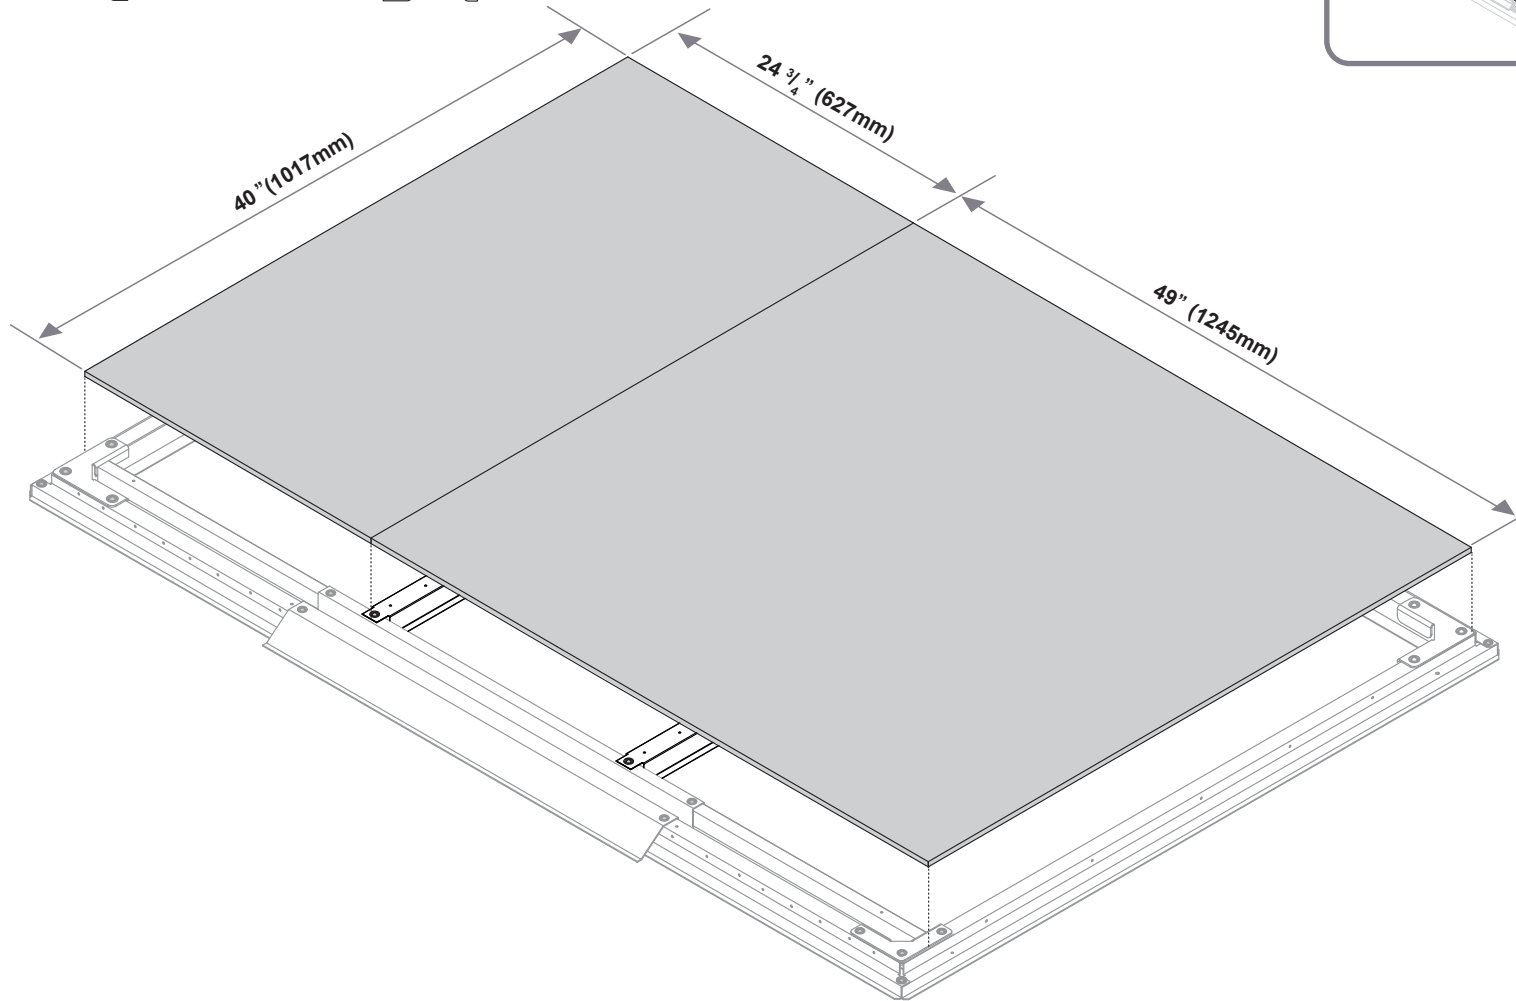

6Ft x 4Ft Floor Kit

A Product of **DURAMAX**

MC32 (x2)

S1 (x4)

Model # 57802

49"x 40"x 3/4" (x1)

24 3/4"x 40"x 3/4" (x1)

2